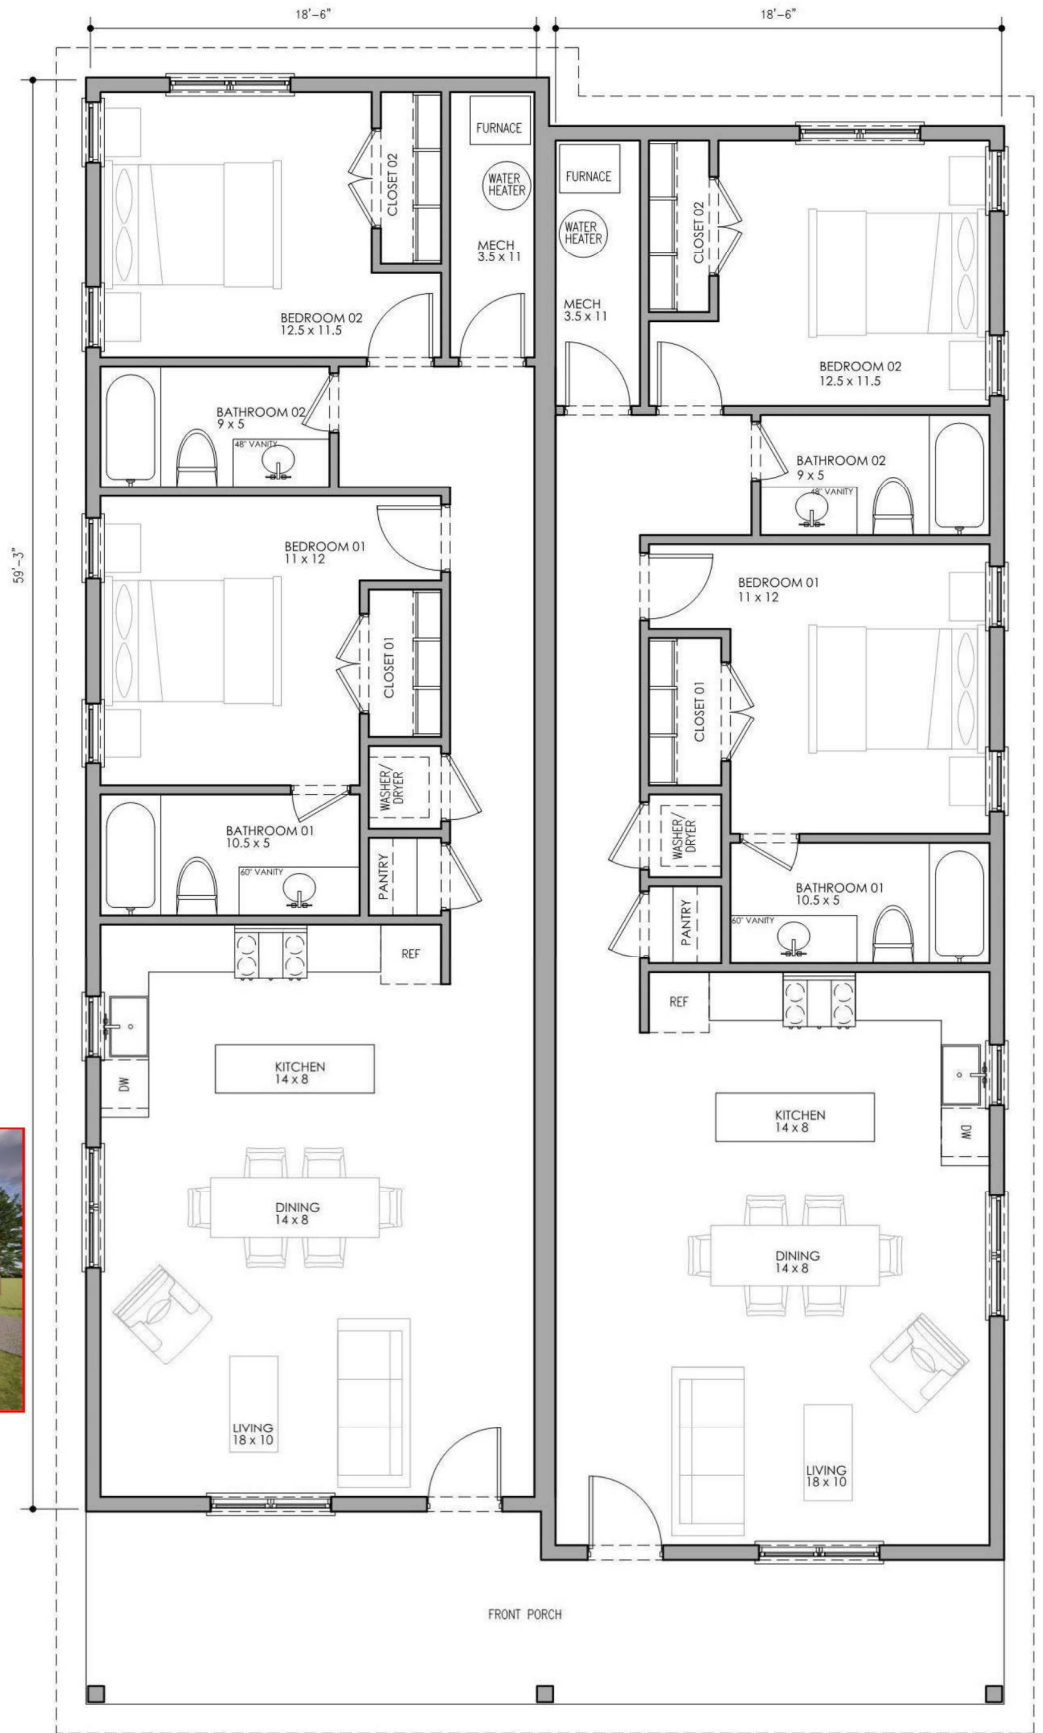

THE OSPREY II S/S

Duplex
2 Bedroom, 2 Bath
1,126 SF

Purchase Price
\$349,060

BY WATER
DEVELOPMENT